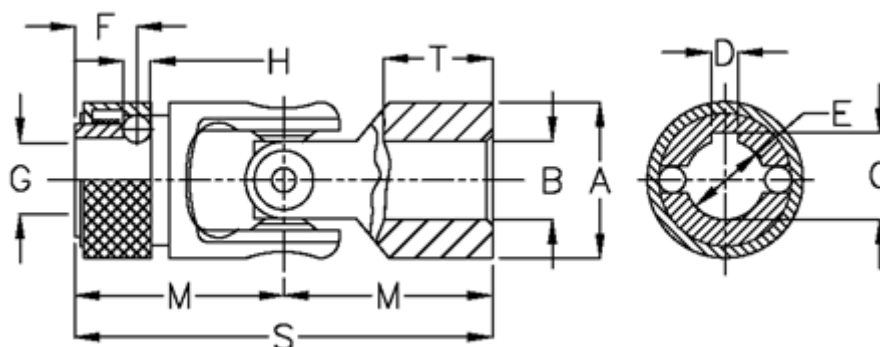

# Data Sheet

Article number: 07632423

Description: Cross joint w/needle bearing  
W/rapid change coupling, 0.632.423

## Measures

A	= 32	M	= 43
B H7	= 16	MD max N m	= 40
C	= 17.3	s	= 86
D	= 5	T	= 25
E	= 16		
F	= 14.0		
G	= 14.8		
H	= 6.35		